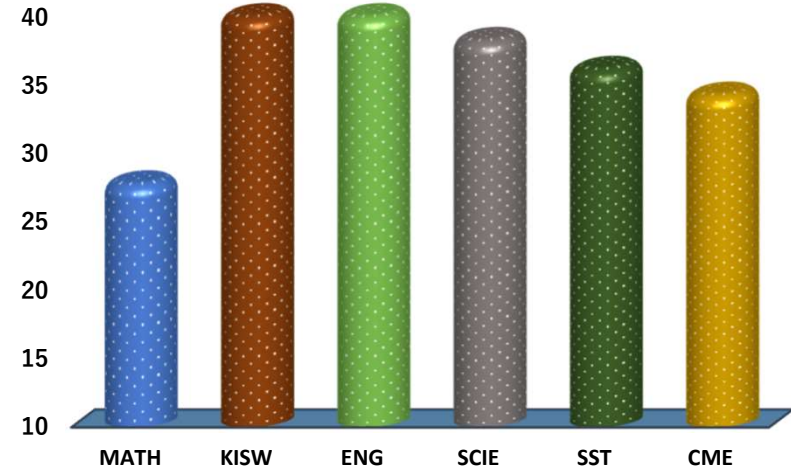

ST. CLARE OF ASSISI

REGION: MANYARA

SCHOOL AVERAGE

36.9

DISTRICT: BABATI

SUBJECT AND GRADE PERFORMANCE ANALYSIS

SUBJECT RANKING

KISWAHILI	44.2	88%	1
ENGLISH	40.4	81%	2
SCIENCE	38.3	77%	3
SOCIAL STUDIES	36.1	72%	4
CIVIC AND MORAL EDUCATION	34.3	69%	5
MATHEMATICS	27.8	56%	6

SUBJECT GRADE ANALYSIS

SUBJECT/GRADE	A	B	C	D	E
MATHEMATICS	3	6	11	6	0
KISWAHILI	25	2	0	0	0
ENGLISH	14	12	1	0	0
SCIENCE	9	14	4	0	0
SOCIAL STUDIES	7	15	5	0	0
CIVIC AND MORAL	1	19	7	0	0

OVERALL GRADE ANALYSIS

A	7	27	26%
B	17		63%
C	3		11%
D	0		0%
E	0		0%

CHART SUBJECT ANALYSIS

BOYS VS GIRLS PERFORMANCE